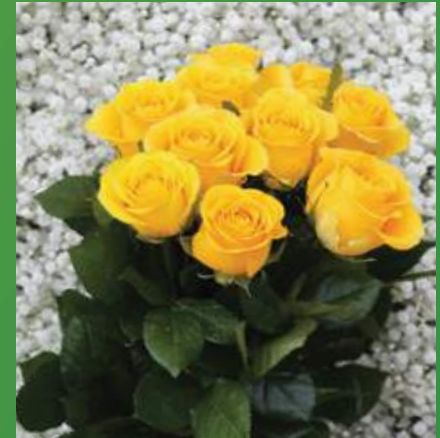

ETHIOPIA

LUXURY CUT FLOWERS

Deep Purple

Color: Hot Pink
Size: 40 - 90 cm

Esperance

Color: Pink
Size: 40 - 90 cm

Lemonade

Color: Green
Size: 40 - 90 cm

Hermosa

Color: Pink
Size: 40 - 90 cm

Brighton

Color: Yellow
Size: 40 - 90 cm

Topaz

Color: Hot Pink
Size: 40 - 90 cm

Orange Crush

Color: Orange
Size: 40 - 90 cm